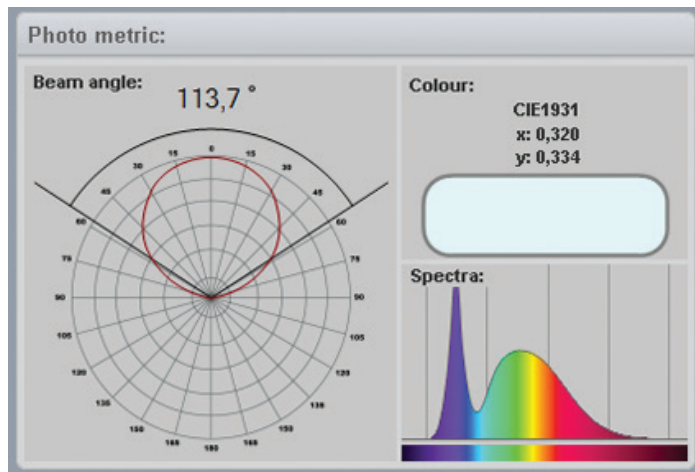

Q·7 W

PHOTOMETRIC DATA*

113°

White

Light output 60.000 lm

Power 455 W

Efficiency 132 lm/W

Color temp 5700

CRI 78

* Goniometer Scan / Ocean optics / Viso Systems Light Spion™