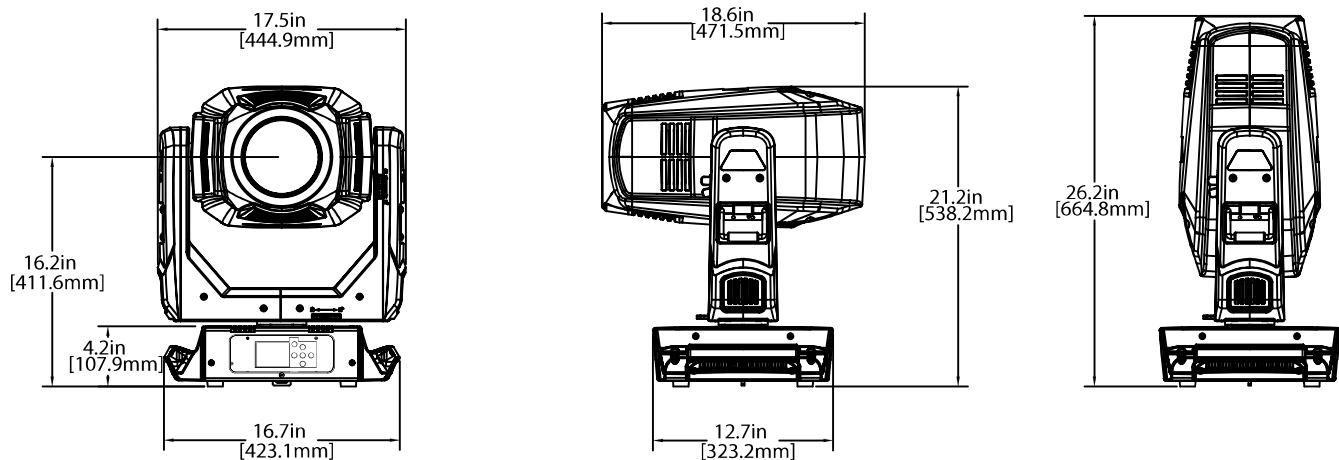

Photometrics

Lumens*-	11,300
CRI-	>70
Color Temperature-	7000K

Gobo Dimensions

Ø { O.D.- 30mm (1.18 in)
Image Area- 21mm (.83 in)

* Lumens as measured by Everfine 2.0 integrating sphere and PMS-80 spectrophotometer. Calibration date March 3, 2014

Fixture Dimensions

Fixture Weight	28.6 Kg (63 Lbs.)
Packing Gross / Shipping Weight	72.7 Kg (160 Lbs.)
Shipping Dimensions (H x W x L)	915 x 570 x 625 mm 36 x 22.4 x 24.6 in.
Min Distance to Flammable Objects	0.5m (1.64 ft.)
Min Distance to Lighted Objects	1.5m (4.9 ft.)
Operating Temperature	0 - 45° C (32 - 113° F)
Storage Temperature	-20 - 60° C (0 - 140° F)
Compliance Approvals	CE, ETL