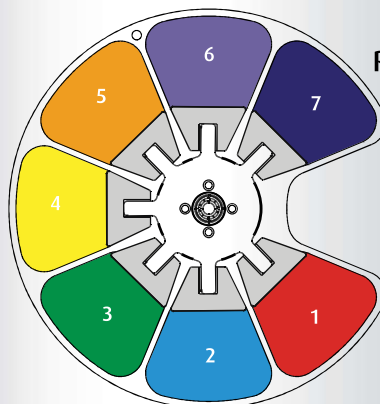

SolaFrame 750

Technical Data Sheet

Features

Modular Construction	Pan- 540°
Fast Service Design	Tilt- 265°
Electronic Cooling System Control	Max Speed Pan- 360° (seconds)- 2.27
LED Type- 270W Bright White Engine	Max Speed Tilt- 180° (seconds)- 1.31
LED Hours- 70% Luminous output, 50,000 hrs.	Full Color LCD Display W/ Battery Mode
Active Thermal Control	5-Pin DMX/RDM Connector
Fan Modes- Standard / Continuous / Studio	Ether-Net In and Passive Thru
RDM Compatible	PowerCON TRUE1 Connector
Control Options- DMX 512 / RDM / Art-Net / sACN	Pan and Tilt Locks
DMX Channels- 47	Road Case Included with Single and Double Capability

Optical

- Framing Shutter System
- CMY / CTO- Linear
- Lens Defog System
- Iris
- Zoom Range - 6 to 50 degrees
- Auto-Focus Function
- Animation- Rotating
- Light Frost
- Rotating 3 Facet Prism

Animation Wheel

Replaceable Color Wheel

- 1 - Red
- 2 - Blue
- 3 - Green
- 4 - Yellow
- 5 - Orange
- 6 - Purple
- 7 - Dark Blue

Rotating Gobo Wheel

- 7 + Open
- Glass Lithos

- 1 - Block Fan
- 2 - Organic
- 3 - Quadrangles
- 4 - Shower
- 5 - Psych
- 6 - StripeStrips
- 7 - Tunnel

Photometrics

Lumens*-	11,300
CRI-	>70
Color Temperature-	7000K

Gobo Dimensions

Ø { O.D.- 30mm (1.18 in)
Image Area- 21mm (.83 in)

* Lumens as measured by Everfine 2.0 integrating sphere and PMS-80 spectrophotometer. Calibration date March 3, 2014