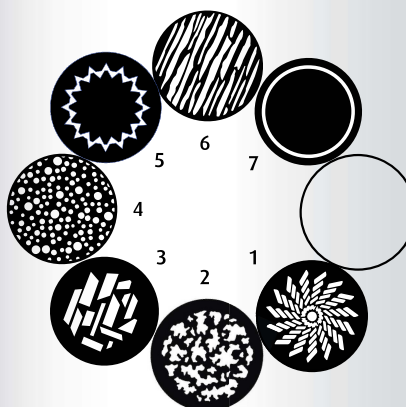

Optical

- Framing Shutter System
- CMY / CTO- Linear
- Lens Defog System
- Iris
- Zoom Range - 6 to 50 degrees
- Auto-Focus Function
- Animation- Rotating
- Light Frost
- Rotating 3 Facet Prism

Animation Wheel

Replaceable Color Wheel

- 1 - Red
- 2 - Blue
- 3 - Green
- 4 - Yellow
- 5 - Orange
- 6 - Purple
- 7 - Dark Blue

Rotating Gobo Wheel

- 7 + Open
- Glass Lithos

- 1 - Block Fan
- 2 - Organic
- 3 - Quadrangles
- 4 - Shower
- 5 - Psych
- 6 - StripeStrips
- 7 - Tunnel

Photometrics

Lumens*-	11,300
CRI-	>70
Color Temperature-	7000K

Gobo Dimensions

Ø { O.D.- 30mm (1.18 in)
Image Area- 21mm (.83 in)

* Lumens as measured by Everfine 2.0 integrating sphere and PMS-80 spectrophotometer. Calibration date March 3, 2014