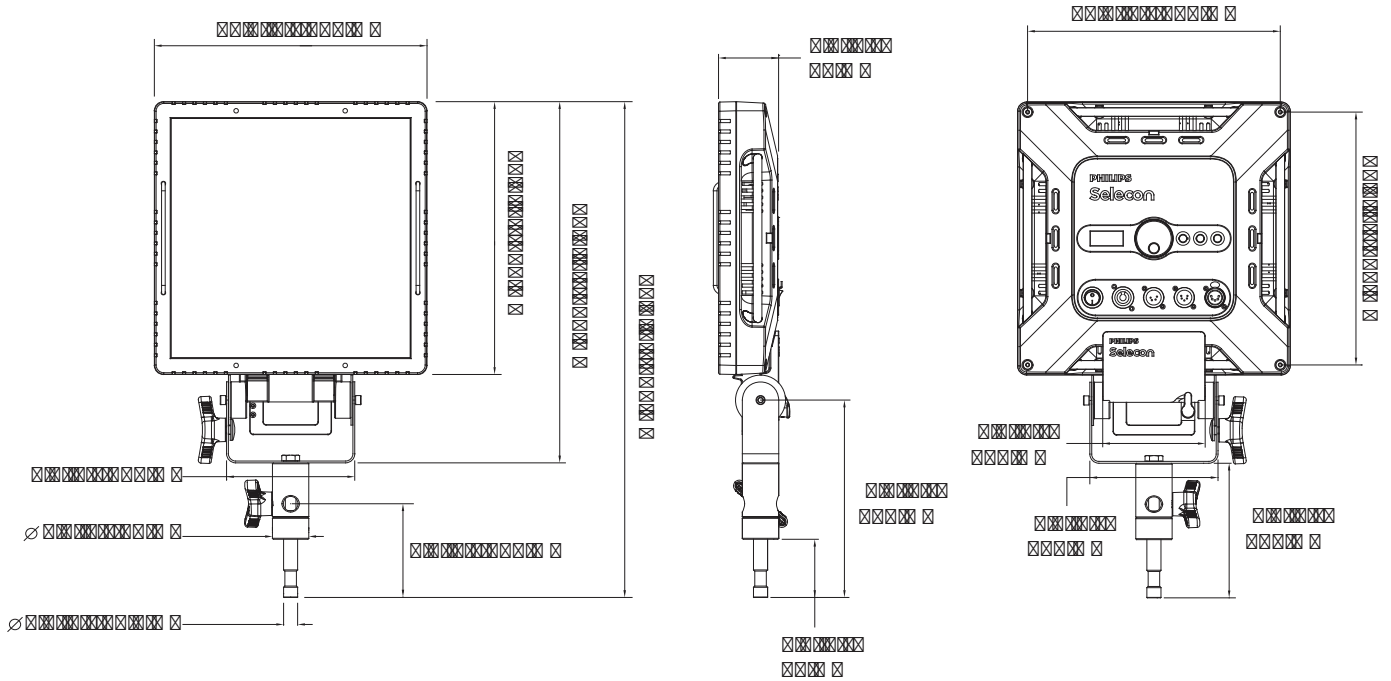

Selecon

STUDIO PANEL MKII

Note: Shown with supplied stud adapter installed. This adapter is removable.