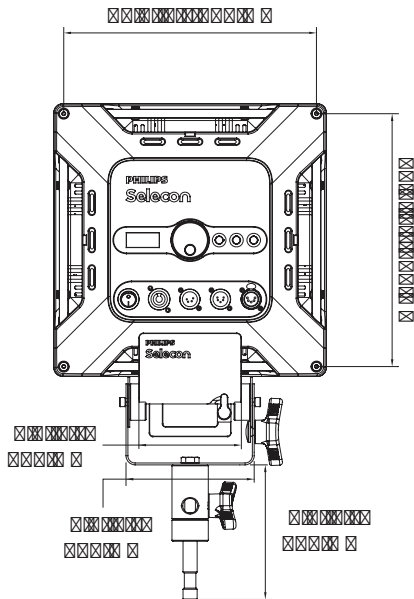

Selecon

STUDIO PANEL MKII

	TW	3200	5600
SOURCE			
Lamp	LED		
Wattage (max)	30W	43	41
OPTICAL PERFORMANCE			
Color temperature	3200-5600K	3200K	5600K
TLCI	94	94	94
Beam angle	50°	50°	50°
Dimming	Local DMX 8 or 16-bit	Local DMX 8 or 16-bit	Local DMX 8 or 16-bit
POWER			
Operating voltage	100-240VAC 12-24VDC (battery)	100-240VAC 12-24VDC (battery)	100-240VAC 12-24VDC (battery)
Frequency	50 / 60Hz	50 / 60Hz	50 / 60Hz
Current draw	0.8A (max) @ 115V 0.4A (max) @ 230V	0.8A (max) @ 115V 0.4A (max) @ 230V	0.8A (max) @ 115V 0.4A (max) @ 230V
Power consumption	50W (max)	50W (max)	50W (max)
ENVIRONMENT			
	°C	°F	
Ambient temperature	0-40 °C		
Cooling	Natural convection		
Humidity	5-95% non-condensing		
IP rating	IP20		
PHYSICALS			
IP rating	IP20		
Finish	Black		
Construction	Die-cast aluminium		
DIMENSIONS			
	mm	in	
H x W x D	300 x 545 x 66	11.8 x 21.5 x 2.6in	
WEIGHT			
	kg	lb	
Net weight	2.3	5	
WARRANTY AND APPROBATION			
Warranty	3 years		
Approvals	CE		

Selecon

STUDIO PANEL MKII

Note: Shown with supplied stud adapter installed. This adapter is removable.

Selecon

STUDIO PANEL MKII

PRODUCT NAME	ORDER CODE
3200-5600K Studio Panel MKII	PLSTUPNL-TW-03 MKII
3200K Studio Panel MKII	PLSTUPNL-3200-03 MKII
5600K Studio Panel MKII	PLSTUPNL-5600-03 MKII
ACCESSORIES	
2 leaf snap on barndoor	PLSTUPNLBD
40° standard spread lens	PLSTUPNLL40
60° Standard spread lens	PLSTUPNLL60
Front mount accessory holder / adapter ring	PLSTUADPTRG
Pistol grip handle	PLSTUPGH
16mm (5/8in) female stud adapter	PLSTUPNLSAF
16mm (5/8in) male stud adapter	PLSTUPNLSAM
Anton Bauer Gold Series battery mount	PLSTUABBH
V-lock style battery mount	PLSTUVLBH
1m AC input cable powerCON to bare ends	PC1BE
3m AC input cable powerCON to bare ends	PC3BE
8m AC input cable powerCON to bare ends	PC8BE