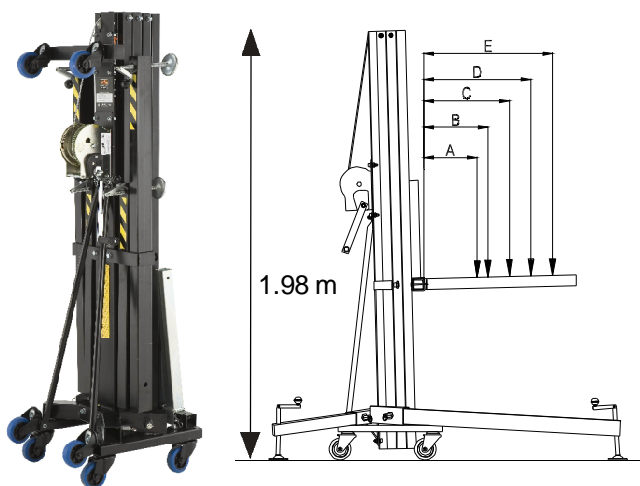

# TL-054

Front load aluminium towerlift with ILS security.

## TECHNICAL SPECIFICATIONS

Maximum height	5.45m (17.8')
Maximum load	220kg (485lb)
Work surface	2 x 2m (6.6 x 6.6')
Folded height	1.7m (5.6')
Weight	87kg (191lb)
Winch	900kg
Adaptor	Forks

Distance from the center of the load to the towerlift	Maximum load
---	--------------

A	25 cm	220 Kg
B	30 cm	198 Kg
C	40 cm	165 Kg
D	50 cm	141 Kg
E	60 cm	123 Kg

Intl. Tel.: +34 961 22 15 21  
Tel.: 902 34 10 34 - Fax: + 34 961 22 11 77  
Web: [www.vmb.es](http://www.vmb.es) - E-mail: [contact@vmb.es](mailto:contact@vmb.es)